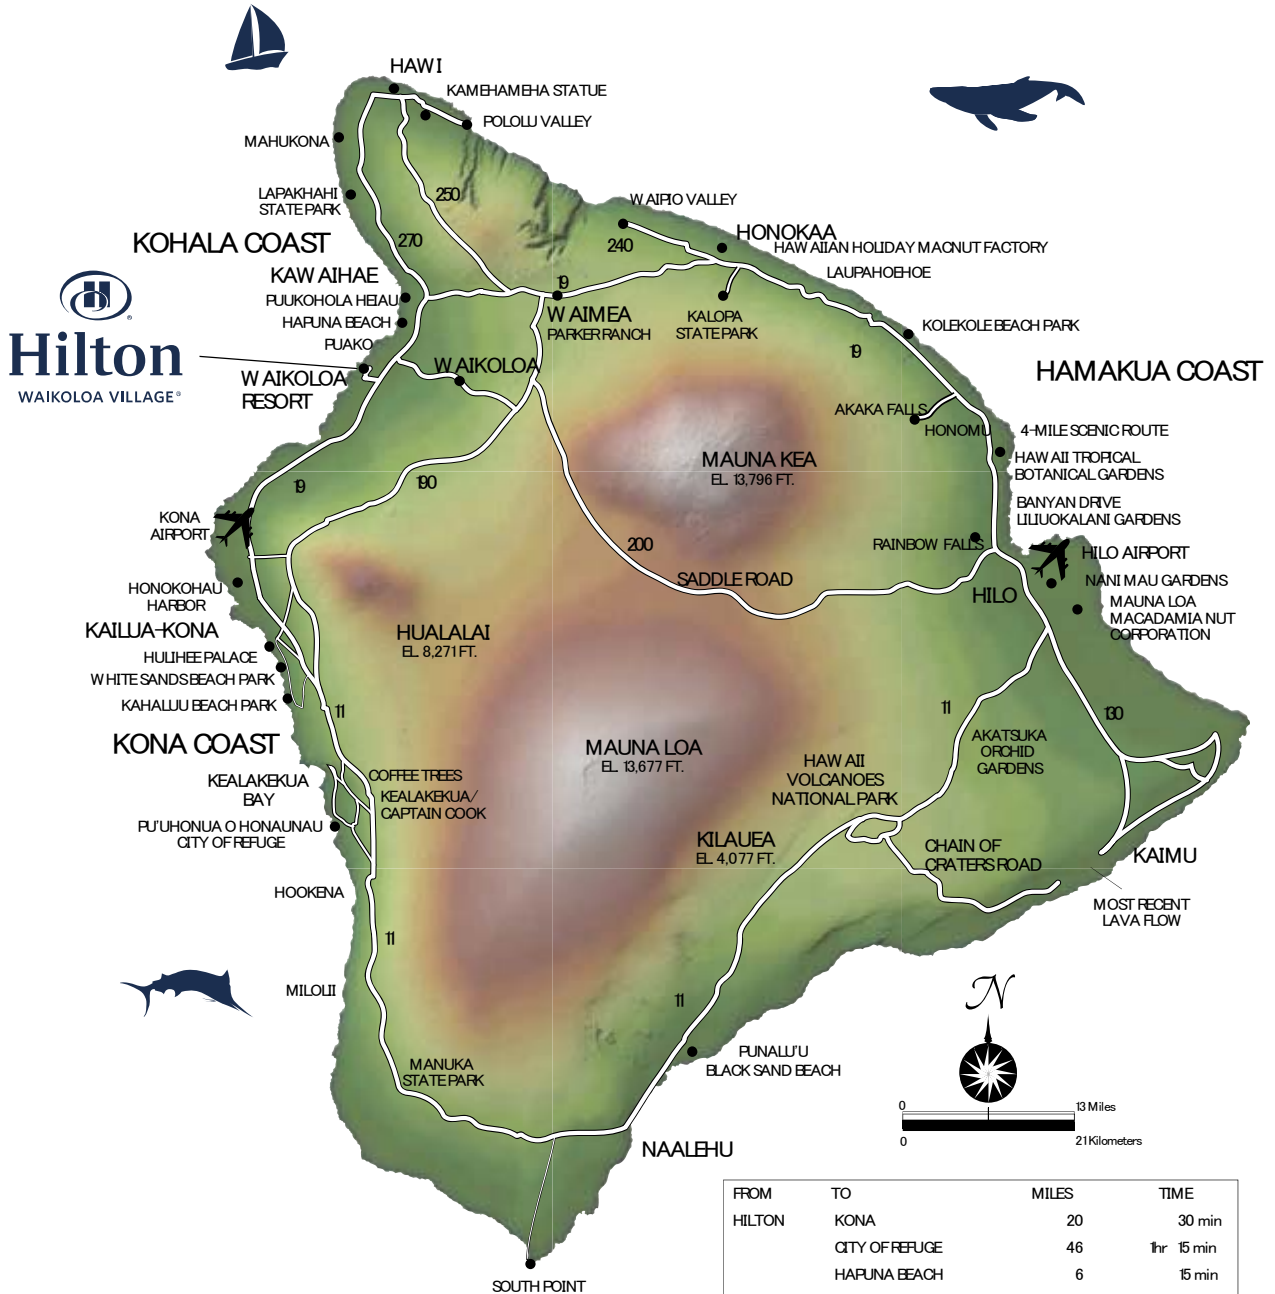

HAWAII ISLAND

FROM	TO	MILES	TIME
HILTON	KONA	20	30 min
	CITY OF REFUGE	46	1hr 15 min
	HAFUNA BEACH	6	15 min
	WAIKOA	18	25 min
	WAIPIO VALLEY	41	1hr 10 min
	AKAKA FALLS	65	1hr 40 min
	HILO	74	2 hr 15 min
	VOLCANOES NATIONAL PARK	110	2 hr 40 min